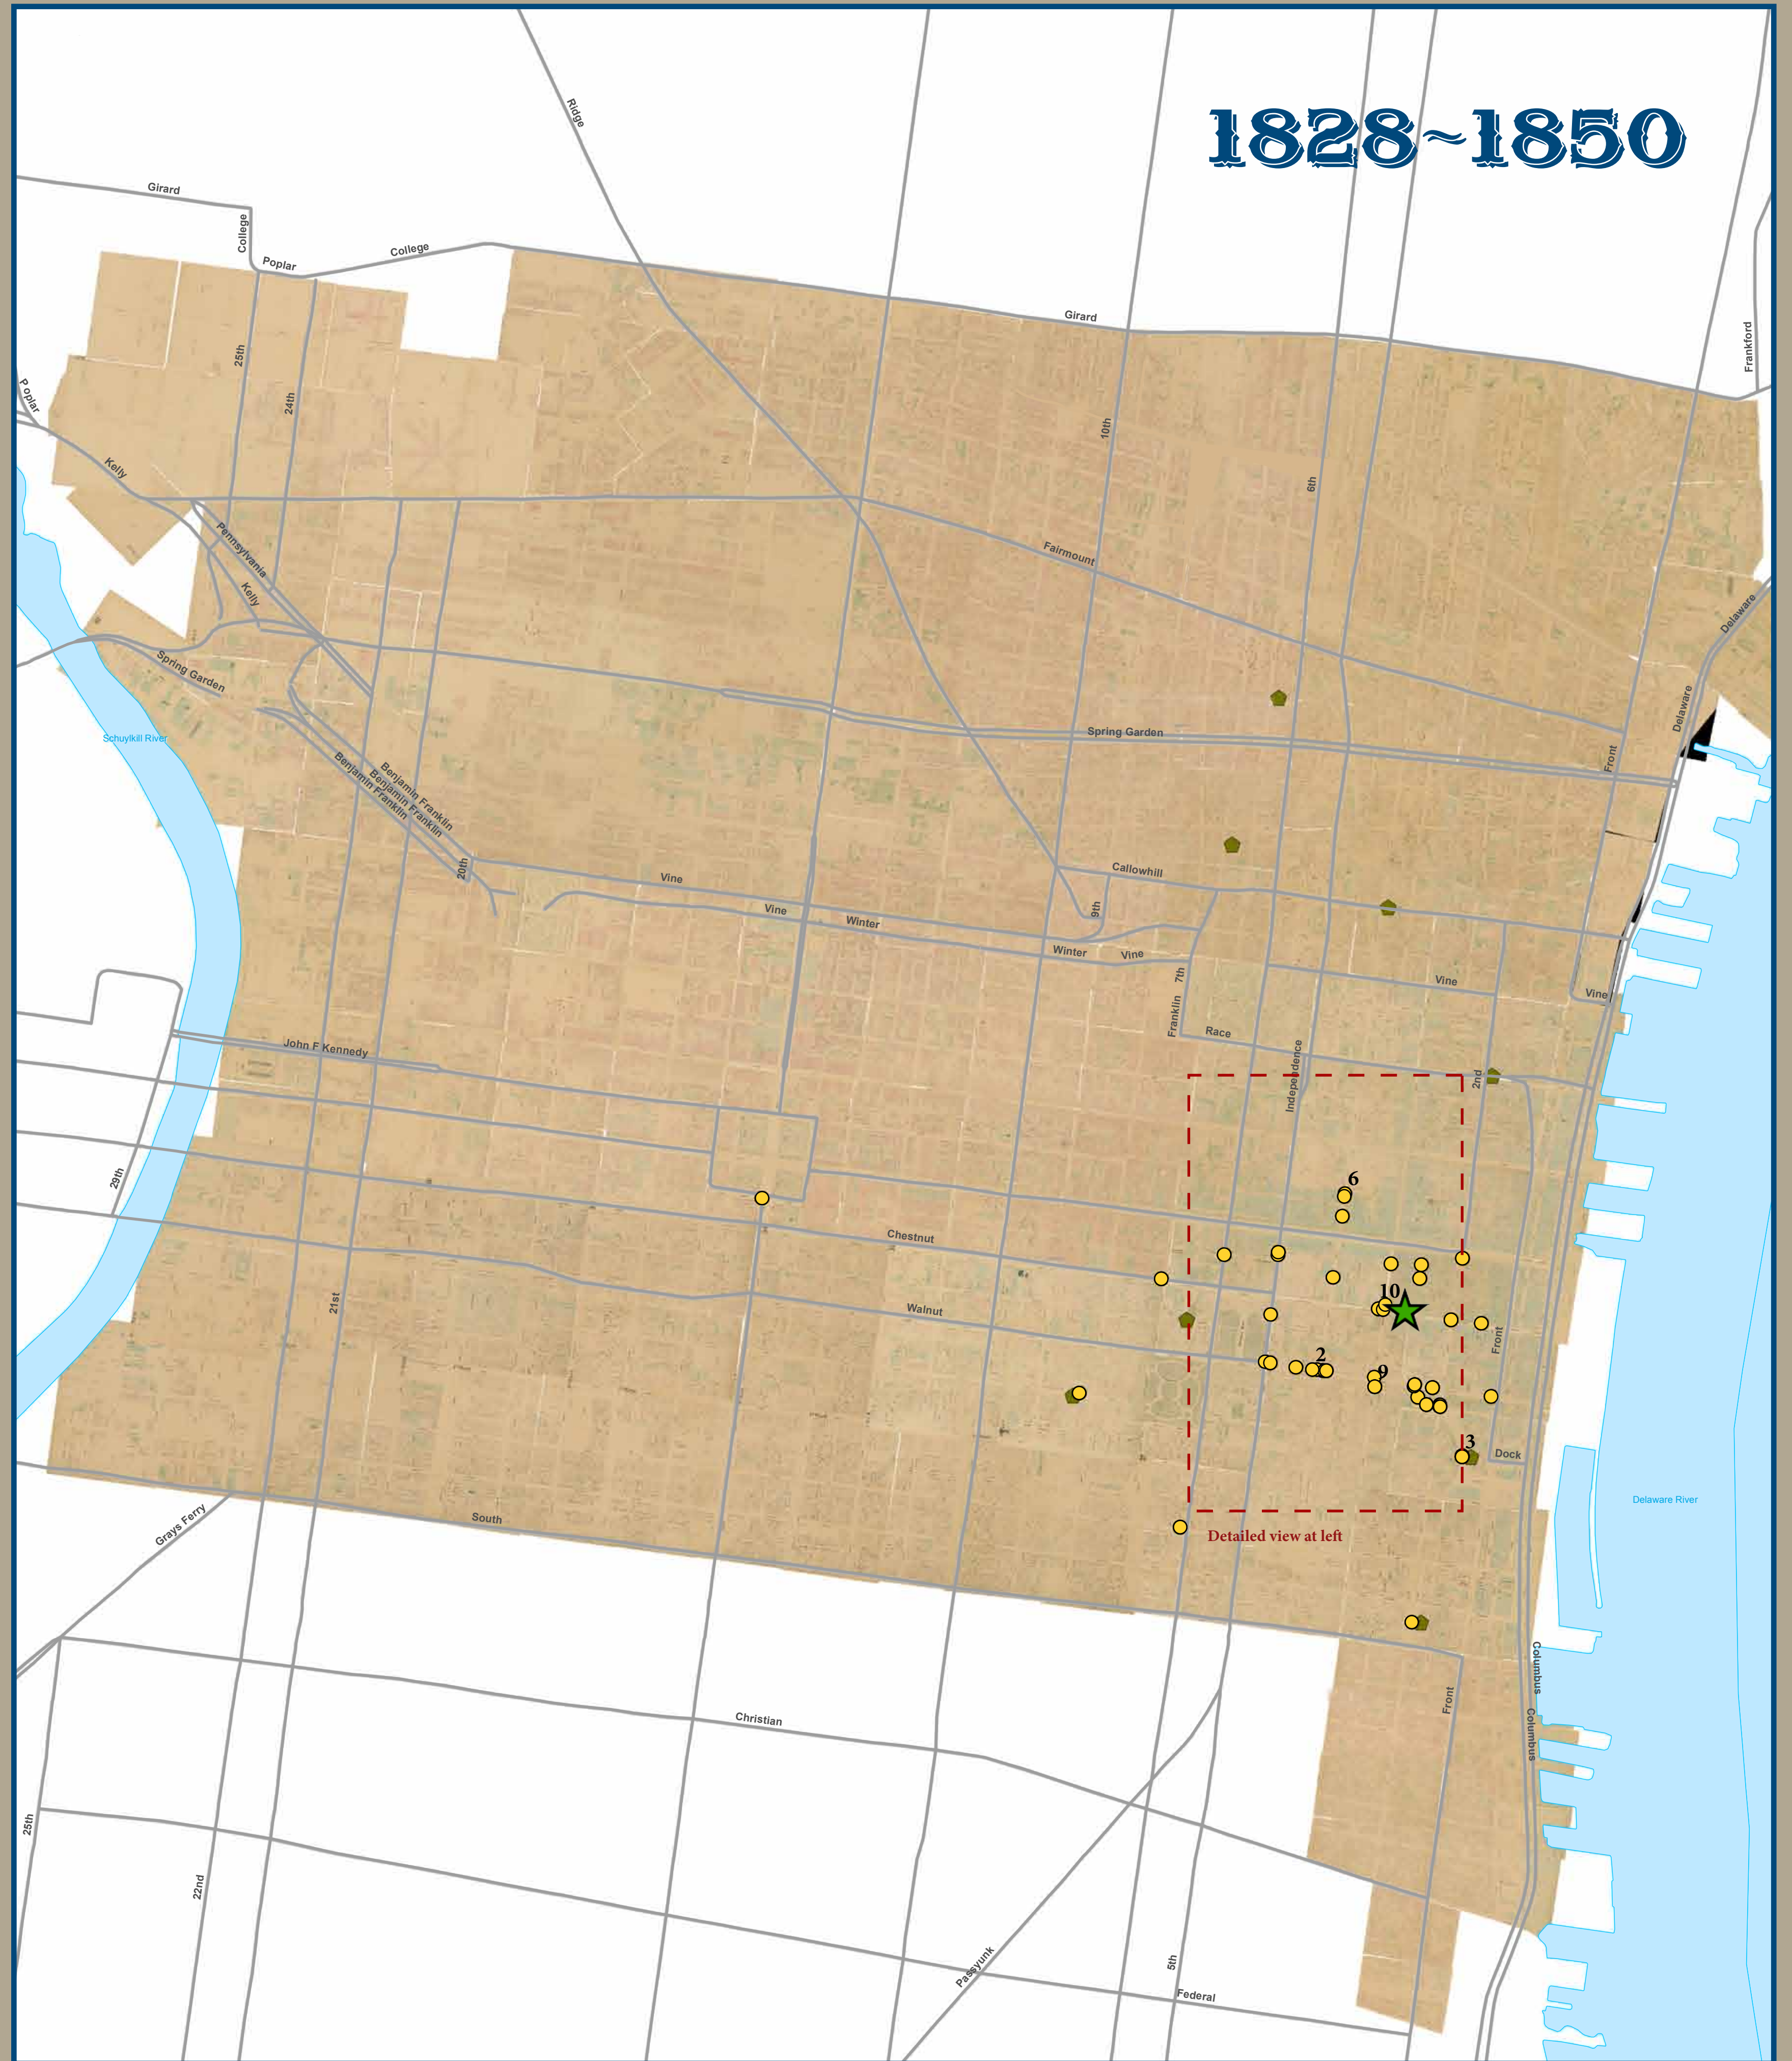

# COMMERCIAL LITHOGRAPHERS IN PHILADELPHIA

Using contemporary digital mapping technology (GIS), these maps show historical locations superimposed on:

**Maps of the City of Philadelphia**  
by Ernest Hexamer and William Locher, 1858-1861

Digitized versions of maps provided courtesy of:  
**Map Collection, Free Library of Philadelphia**

Additional assistance provided by:  
The Athenaeum of Philadelphia  
Greater Philadelphia GeoHistory Network  
R&R Computer Solutions

Digital mapping research and analysis provided by

March 2010

- Legend**
- Lithographers' establishments, 1828-1850
  - ★ Lithographers' residences, 1828-1850
  - Lithographers' establishments, 1851-1878
  - ★ Lithographers' residences, 1851-1878