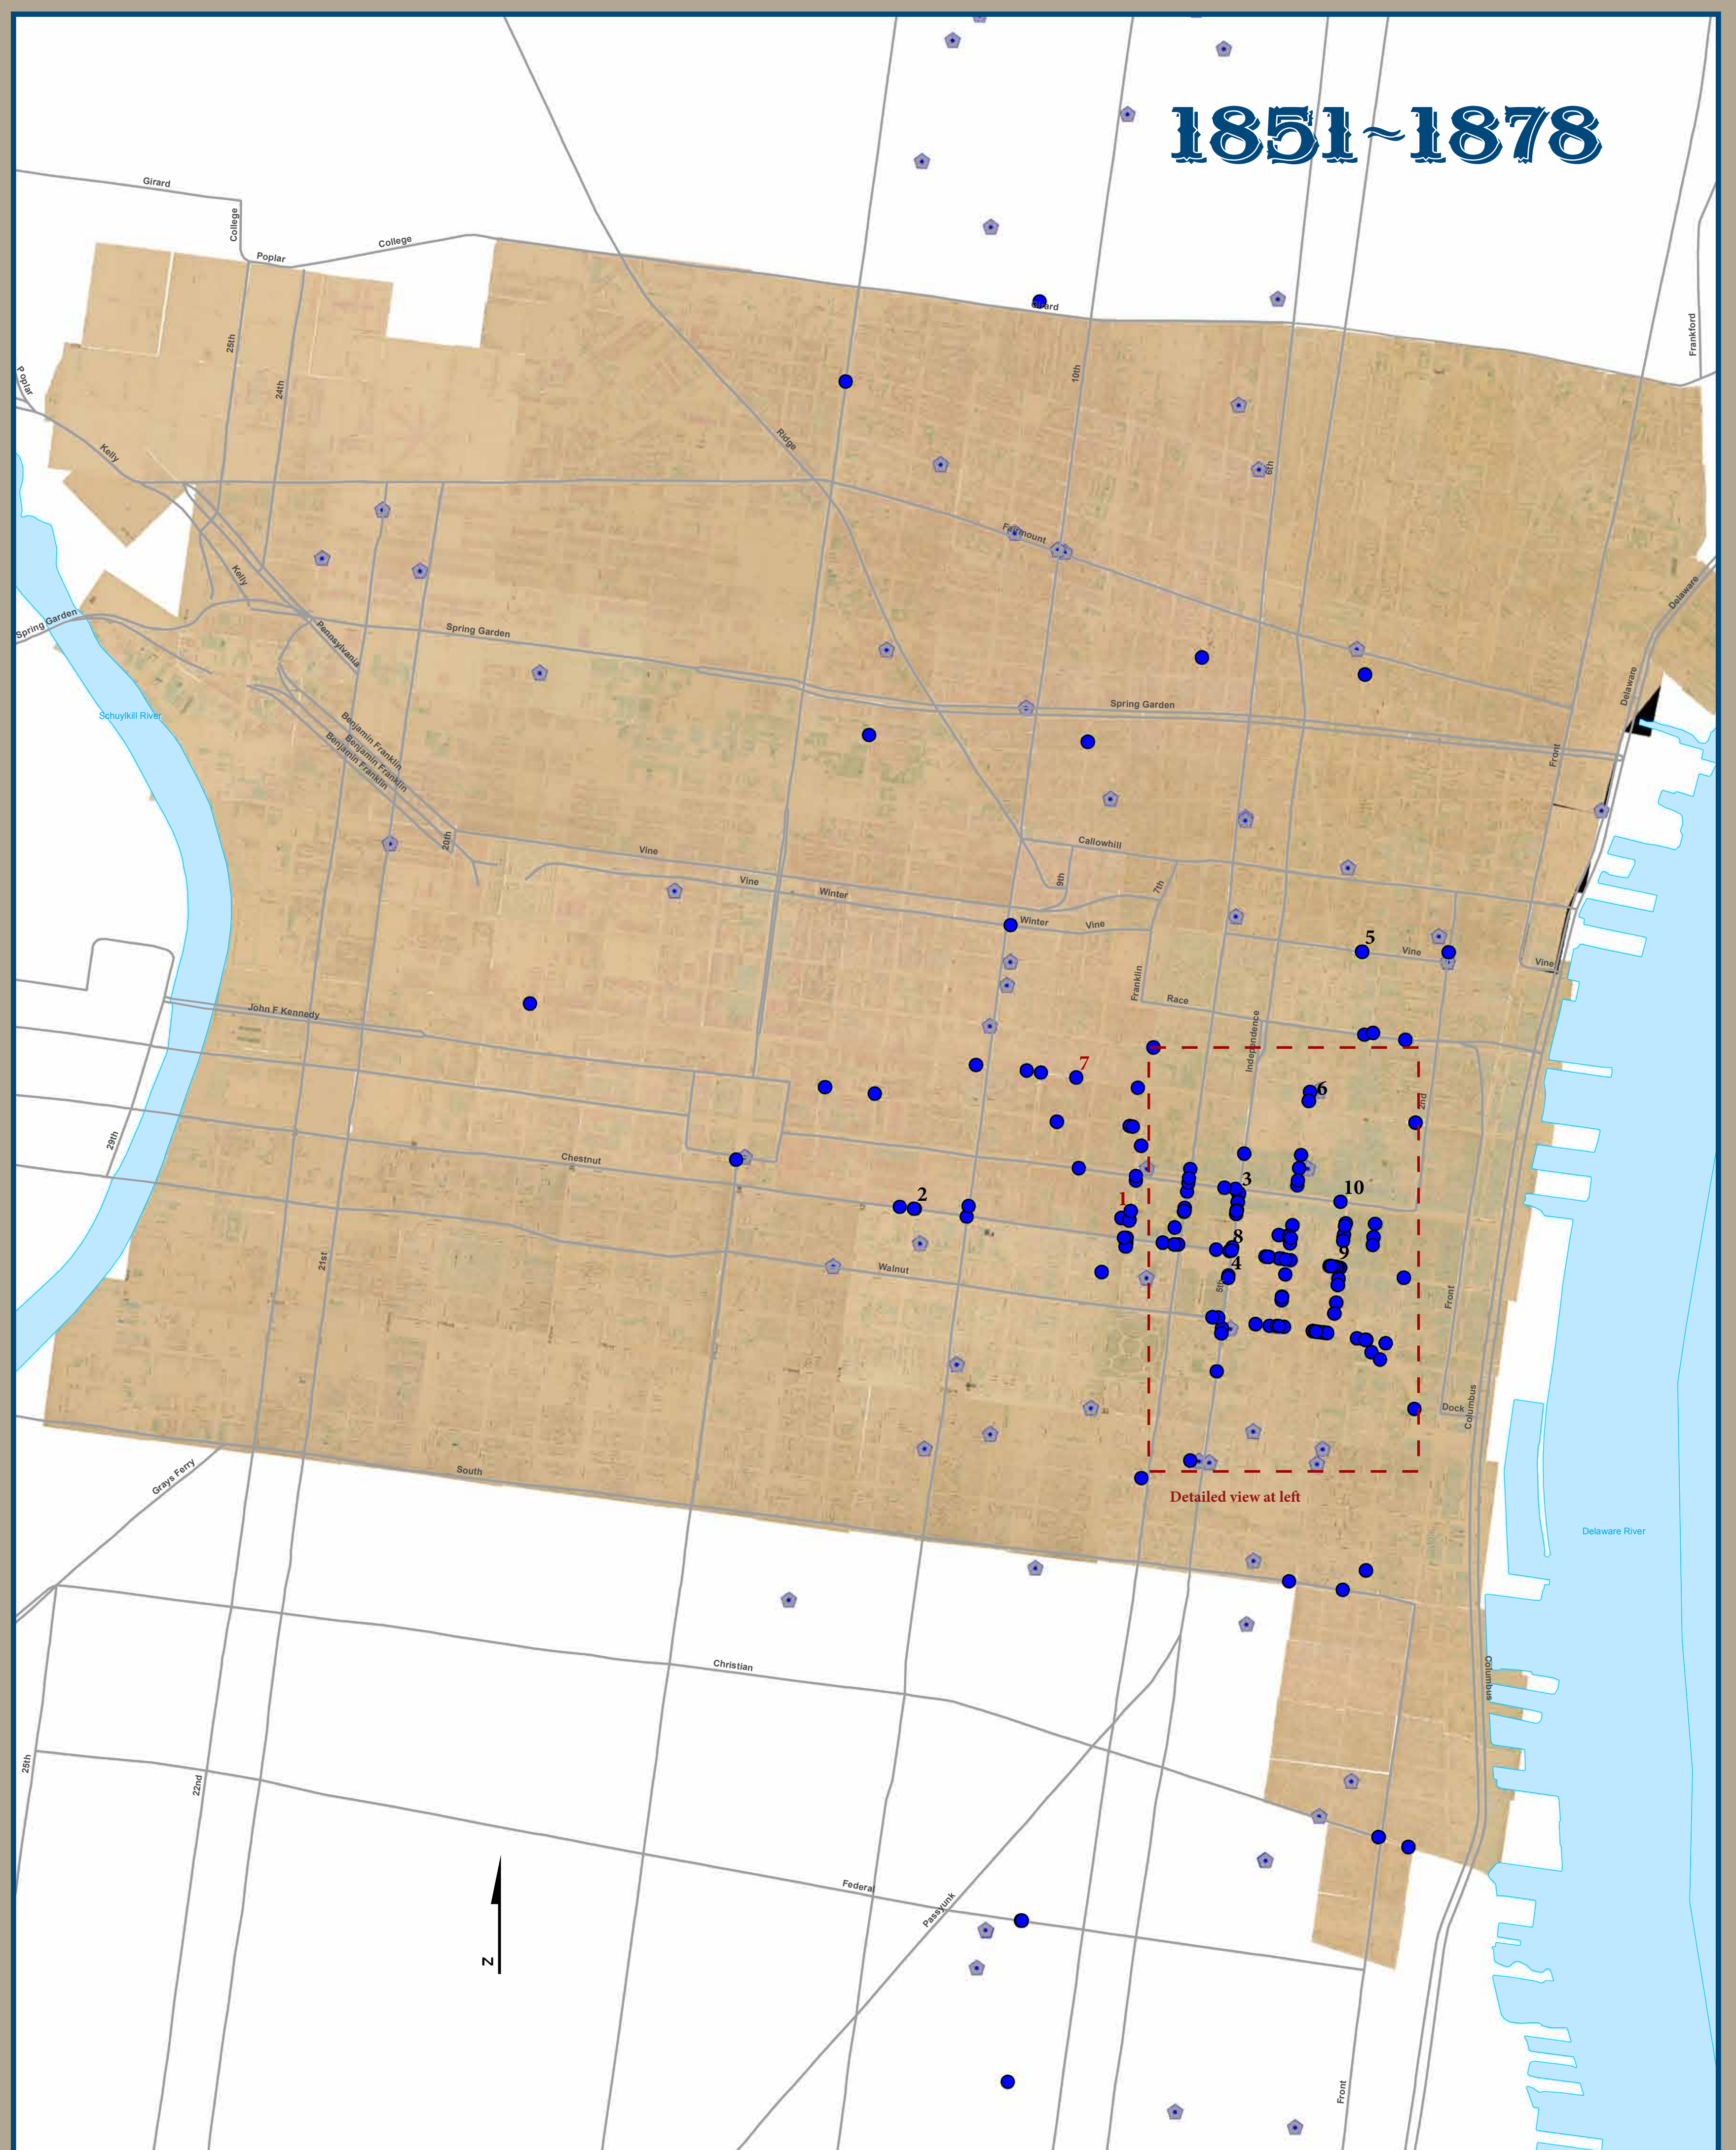

# COMMERCIAL LITHOGRAPHERS IN PHILADELPHIA

Using contemporary digital mapping technology (GIS), these maps show historical locations superimposed on:

**Maps of the City of Philadelphia**  
by Ernest Hexamer and William Locher, 1858-1861

Digitized versions of maps provided courtesy of:  
**Map Collection, Free Library of Philadelphia**

Additional assistance provided by:  
The Athenaeum of Philadelphia  
Greater Philadelphia GeoHistory Network  
R&R Computer Solutions

Digital mapping research and analysis provided by

March 2010

- Legend**
- Lithographers' establishments, 1828-1850
  - ★ Lithographers' residences, 1828-1850
  - Lithographers' establishments, 1851-1878
  - ★ Lithographers' residences, 1851-1878